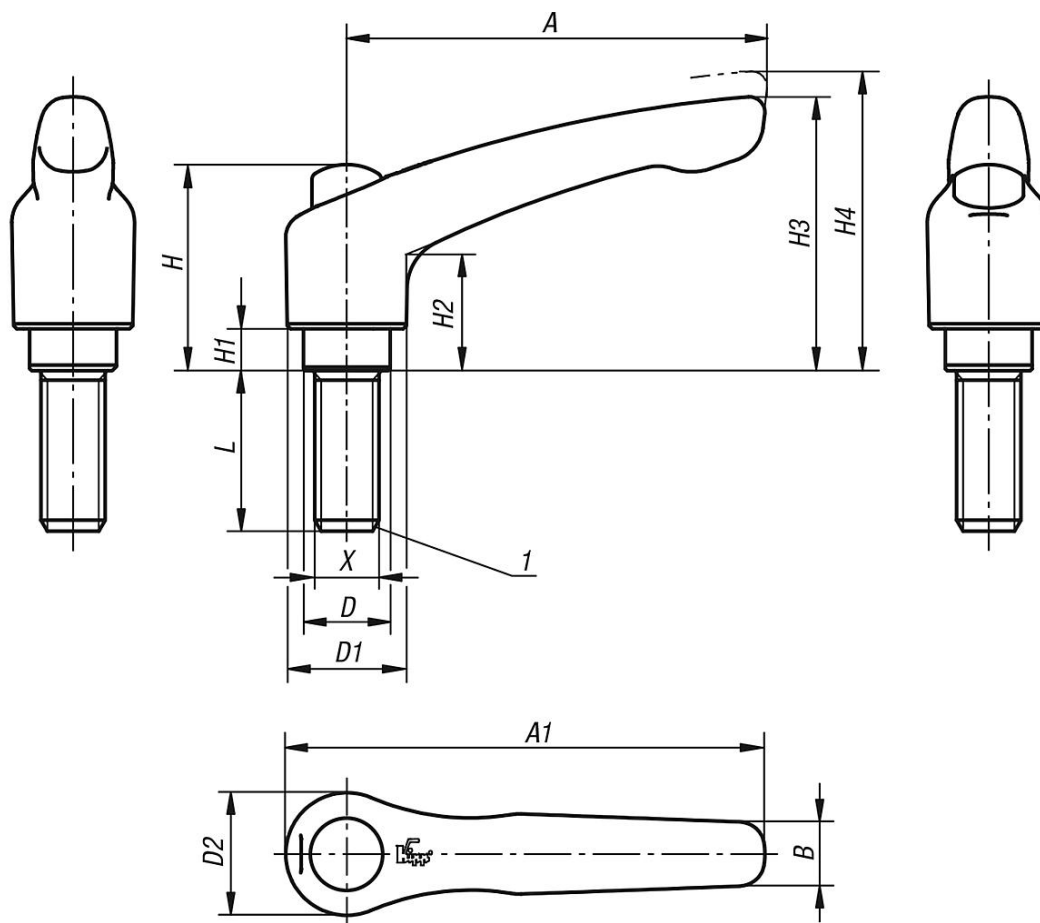

Clamping levers with protective cap external thread, steel parts stainless steel

Drawings

Overview of items

Specifications

Order No.	Size	Main colour	X	L	D	D1	D2	B	A	A1	H	H1	H2	H3	H4	No. of teeth
K0123.92061X15	2	black	M6	15	13,5	18,5	19	9,5	65	74,5	32	6,5	17,5	42,5	45,5	20
K0123.92062X15	2	orange RAL 2004	M6	15	13,5	18,5	19	9,5	65	74,5	32	6,5	17,5	42,5	45,5	20
K0123.92061X20	2	black	M6	20	13,5	18,5	19	9,5	65	74,5	32	6,5	17,5	42,5	45,5	20
K0123.92062X20	2	orange RAL 2004	M6	20	13,5	18,5	19	9,5	65	74,5	32	6,5	17,5	42,5	45,5	20
K0123.92061X25	2	black	M6	25	13,5	18,5	19	9,5	65	74,5	32	6,5	17,5	42,5	45,5	20
K0123.92062X25	2	orange RAL 2004	M6	25	13,5	18,5	19	9,5	65	74,5	32	6,5	17,5	42,5	45,5	20
K0123.92061X30	2	black	M6	30	13,5	18,5	19	9,5	65	74,5	32	6,5	17,5	42,5	45,5	20
K0123.92062X30	2	orange RAL 2004	M6	30	13,5	18,5	19	9,5	65	74,5	32	6,5	17,5	42,5	45,5	20
K0123.92061X40	2	black	M6	40	13,5	18,5	19	9,5	65	74,5	32	6,5	17,5	42,5	45,5	20
K0123.92062X40	2	orange RAL 2004	M6	40	13,5	18,5	19	9,5	65	74,5	32	6,5	17,5	42,5	45,5	20
K0123.92061X50	2	black	M6	50	13,5	18,5	19	9,5	65	74,5	32	6,5	17,5	42,5	45,5	20
K0123.92062X50	2	orange RAL 2004	M6	50	13,5	18,5	19	9,5	65	74,5	32	6,5	17,5	42,5	45,5	20
K0123.92061X60	2	black	M6	60	13,5	18,5	19	9,5	65	74,5	32	6,5	17,5	42,5	45,5	20
K0123.92062X60	2	orange RAL 2004	M6	60	13,5	18,5	19	9,5	65	74,5	32	6,5	17,5	42,5	45,5	20
K0123.92081X15	2	black	M8	15	13,5	18,5	19	9,5	65	74,5	32	6,5	17,5	42,5	45,5	20
K0123.92082X15	2	orange RAL 2004	M8	15	13,5	18,5	19	9,5	65	74,5	32	6,5	17,5	42,5	45,5	20
K0123.92081X20	2	black	M8	20	13,5	18,5	19	9,5	65	74,5	32	6,5	17,5	42,5	45,5	20
K0123.92082X20	2	orange RAL 2004	M8	20	13,5	18,5	19	9,5	65	74,5	32	6,5	17,5	42,5	45,5	20
K0123.92081X25	2	black	M8	25	13,5	18,5	19	9,5	65	74,5	32	6,5	17,5	42,5	45,5	20
K0123.92082X25	2	orange RAL 2004	M8	25	13,5	18,5	19	9,5	65	74,5	32	6,5	17,5	42,5	45,5	20
K0123.92081X30	2	black	M8	30	13,5	18,5	19	9,5	65	74,5	32	6,5	17,5	42,5	45,5	20