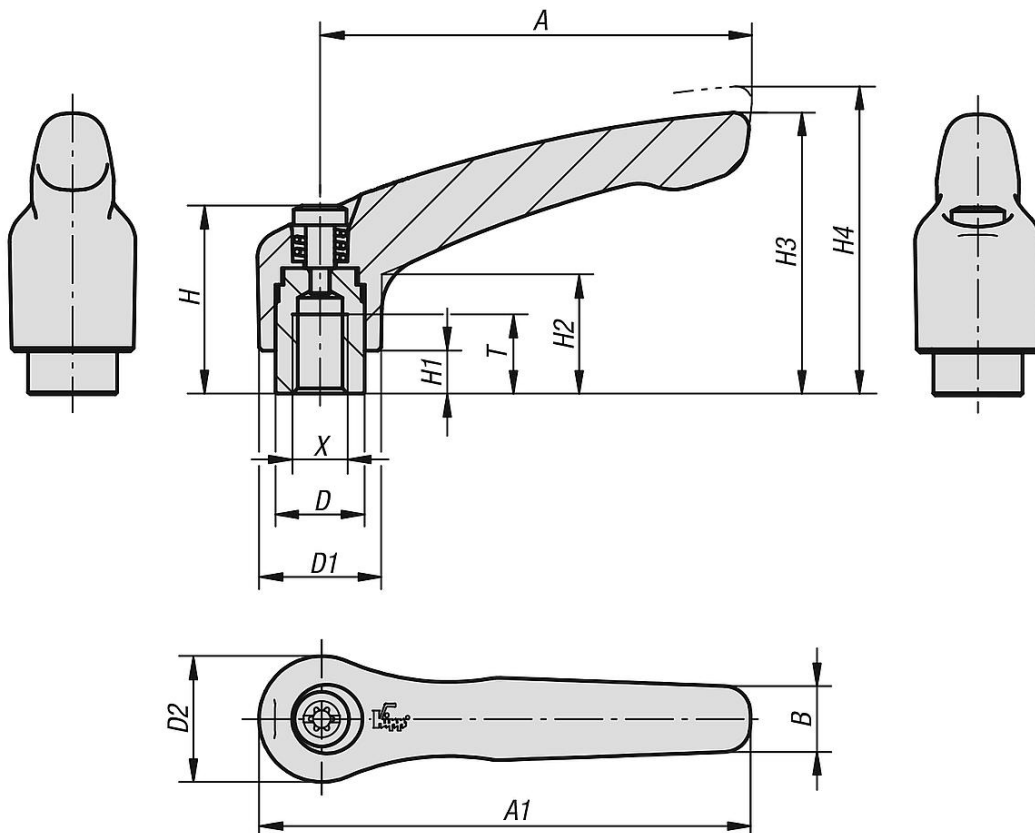

Clamping levers internal thread, steel parts stainless steel

Item description/product images

Description

Material:

Handle die-cast zinc DIN EN 12844.

Steel parts stainless steel 1.4305.

Version:

Handle powder-coated or high-gloss chromed.

Clamping levers internal thread, steel parts stainless steel

Item description/product images

Clamping levers internal thread, steel parts stainless steel

Item description/product images

Drawings

Overview of items

Clamping levers internal thread, steel parts stainless steel

Overview of items

Order No.	Main colour	Size	X	T	D	D1	D2	H	H1	H2	H3	H4	A	A1	B	No. of teeth
K0123.51227	ruby red	5	M12	23	23	31	32	49	12	31,5	73	77,5	110	126	15	26
K0123.5123	silver metallic	5	M12	23	23	31	32	49	12	31,5	73	77,5	110	126	15	26
K0123.5126	high-gloss chromed	5	M12	23	23	31	32	49	12	31,5	73	77,5	110	126	15	26
K0123.5161	black	5	M16	23	23	31	32	49	12	31,5	73	77,5	110	126	15	26
K0123.5162	orange RAL 2004	5	M16	23	23	31	32	49	12	31,5	73	77,5	110	126	15	26
K0123.51627	ruby red	5	M16	23	23	31	32	49	12	31,5	73	77,5	110	126	15	26
K0123.5163	silver metallic	5	M16	23	23	31	32	49	12	31,5	73	77,5	110	126	15	26
K0123.5166	high-gloss chromed	5	M16	23	23	31	32	49	12	31,5	73	77,5	110	126	15	26