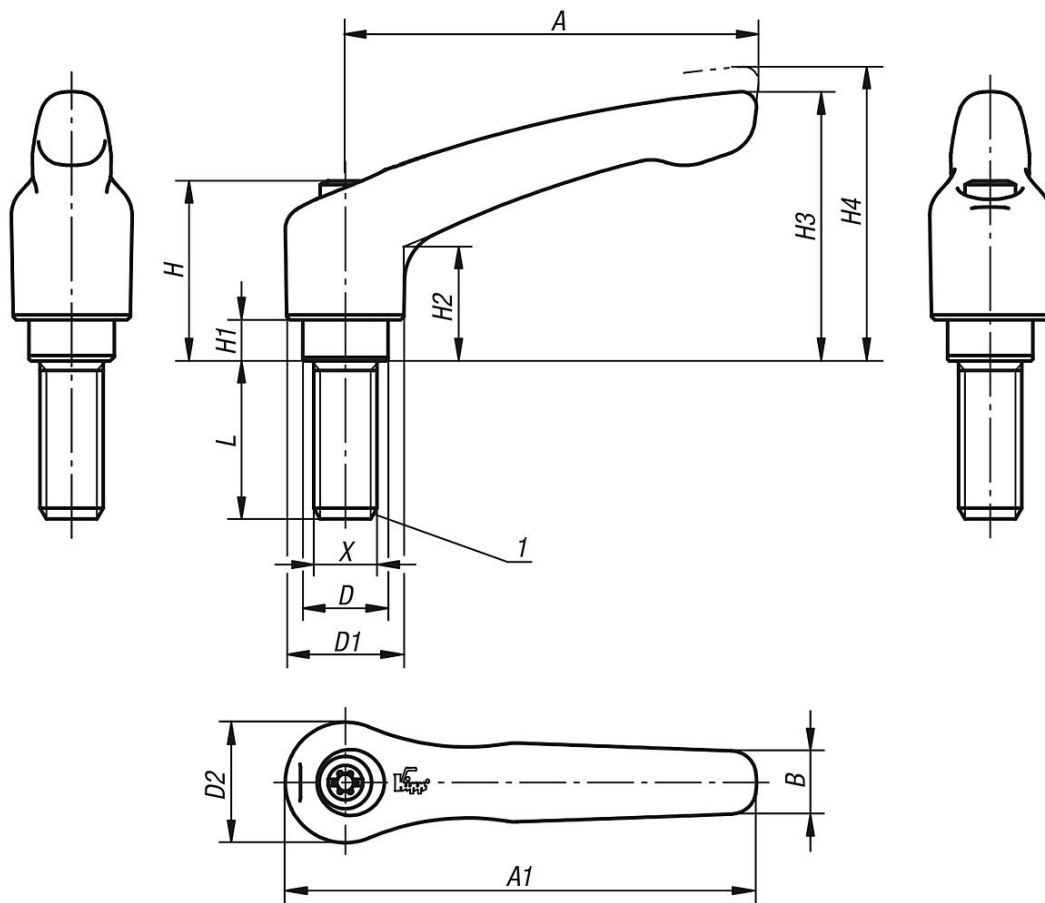

Clamping levers external thread, steel parts stainless steel

Item description/product images

Drawings

Overview of items