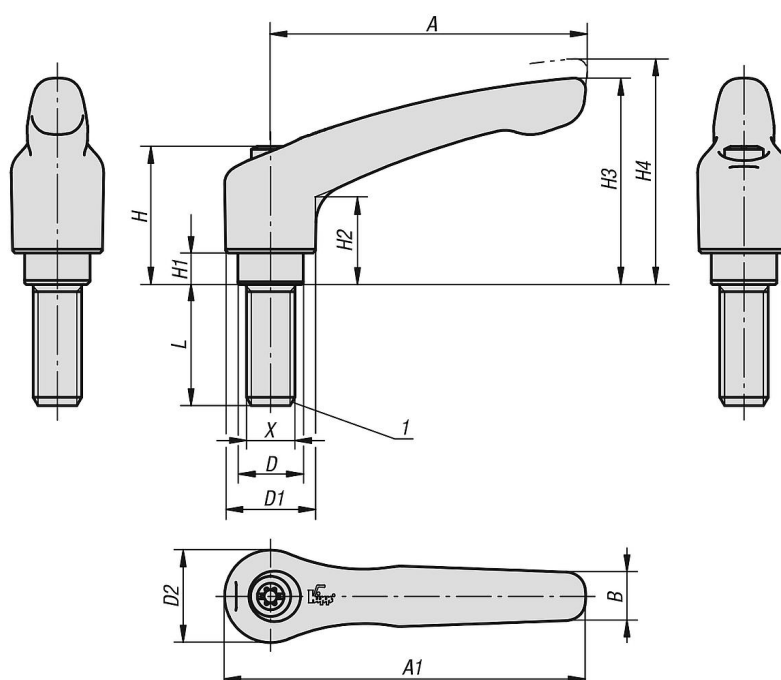

Clamping levers steel external thread

Item description/product images

lift to
disengage

Description

Material:

Handle steel 1.0401.

All other steel parts grade 5.8.

Version:

Handle powder-coated, fine-textured structure.

Steel parts black oxidised.

Note:

Standard colours are:

black or ruby red RAL 3003.

Where $L \geq 60$ mm the thread length is always 60 mm.

Drawing reference:

1) flat point DIN 78

Drawings