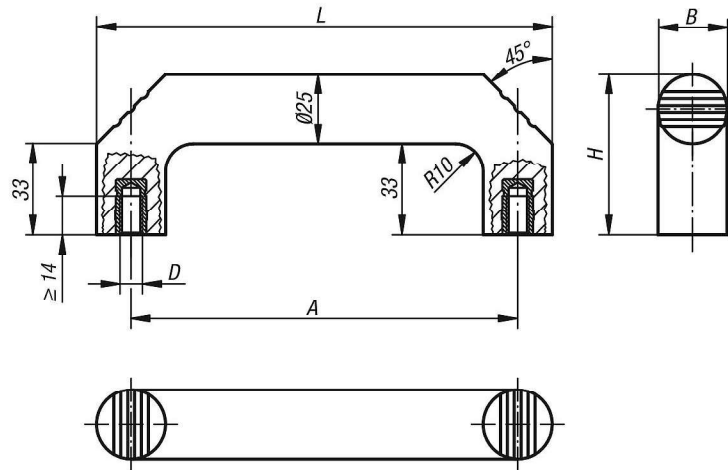

Item description/product images

Description

Material:

Thermoset PF 31, black.

Bushes brass or electro zinc-plated steel.

Version:

High-gloss polished.

Assembly:

From the rear.

Drawings

Overview of items

Pull handles

Order No.	Bush material	A	B	D	H	L	Load capacity N
K0188.114008	brass	140	25	M8	58	165	500

Pull handles

Overview of items

Order No.	Bush material	A	B	D	H	L	Load capacity N
K0188.214008	steel	140	25	M8	58	165	500