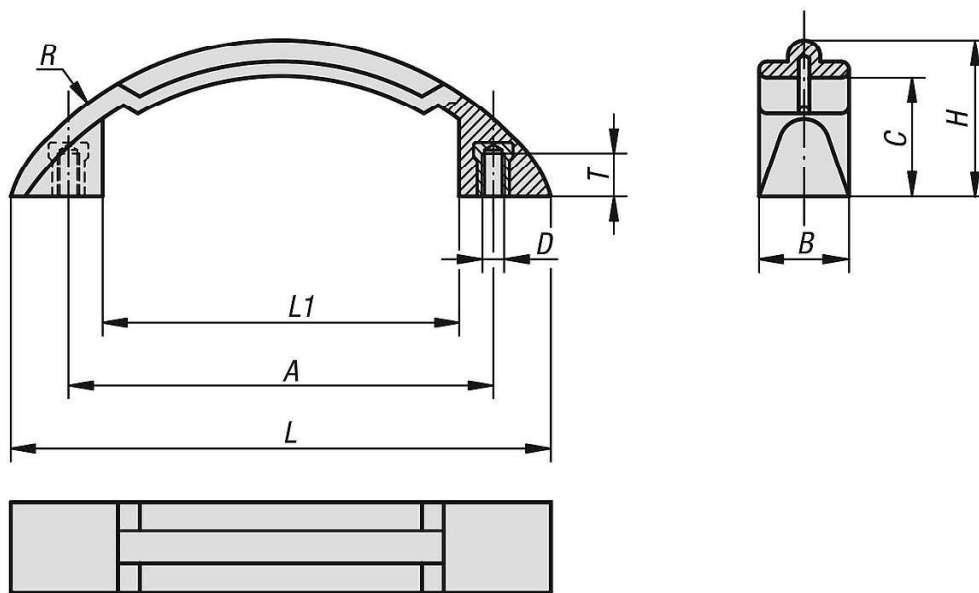

Pull handles arch

Item description/product images

Description

Material, version:

Thermoplastic, black grey.

Bushes electro zinc-plated steel.

Drawings

Overview of items

Pull handles arch

Order No.	A	B	C	D	H	L	L1	R	T	Load capacity N
K0196.11906	119	25	33	M6	43,5	150	98	94	10	1000