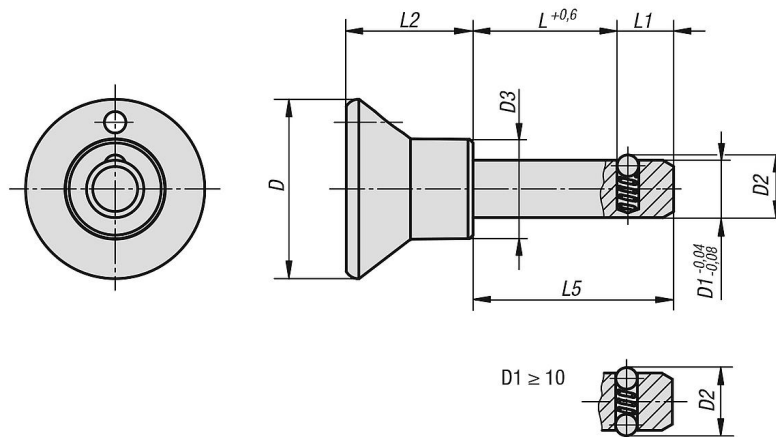

Locking pins

Item description/product images

Description

Material:

Grip thermoplastic.
Steel parts stainless steel.

Version:

Grip black.
Stainless steel bright.

Note:

Locking pins are used for quick and easy fixating and joining of parts and workpieces.

Shearing force double-shear (F) = S · τ aB max.

Accessory:

- Bushes for ball lock pins K0724
- Safety spiral cable K0367
- Retaining cable with loop K0367
- Key ring K0367

Drawings

Overview of items

Locking pins

| Order No. | D | D1 | D2 | D3 | L | L1 | L2 | L5 | Receiving hole H11 | Shearing force double shear max.kN |
|---------------|----|----|------|----|----|----|------|----|--------------------|------------------------------------|
| K0365.2506010 | 25 | 6 | 6,5 | 14 | 10 | 7 | 17,7 | 17 | 6 | 22 |
| K0365.2506015 | 25 | 6 | 6,5 | 14 | 15 | 7 | 17,7 | 22 | 6 | 22 |
| K0365.2506020 | 25 | 6 | 6,5 | 14 | 20 | 7 | 17,7 | 27 | 6 | 22 |
| K0365.2506025 | 25 | 6 | 6,5 | 14 | 25 | 7 | 17,7 | 32 | 6 | 22 |
| K0365.2506030 | 25 | 6 | 6,5 | 14 | 30 | 7 | 17,7 | 37 | 6 | 22 |
| K0365.2506040 | 25 | 6 | 6,5 | 14 | 40 | 7 | 17,7 | 47 | 6 | 22 |
| K0365.2506050 | 25 | 6 | 6,5 | 14 | 50 | 7 | 17,7 | 57 | 6 | 22 |
| K0365.2508015 | 25 | 8 | 8,75 | 14 | 15 | 8 | 17,7 | 23 | 8 | 38 |
| K0365.2508020 | 25 | 8 | 8,75 | 14 | 20 | 8 | 17,7 | 28 | 8 | 38 |