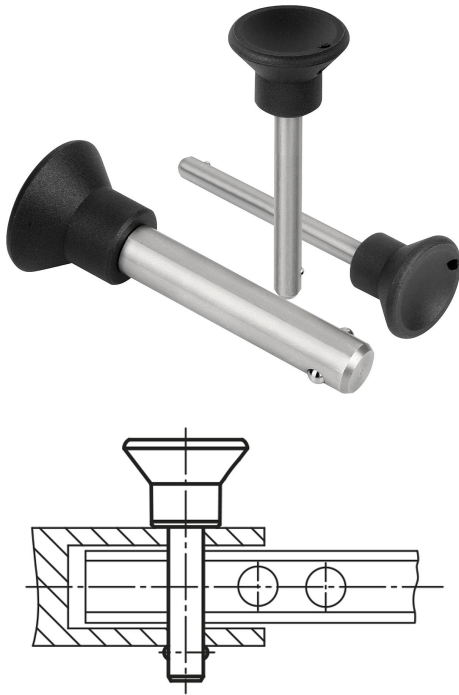

Locking pins

Item description/product images

Description

Material:

Grip thermoplastic.
Steel parts stainless steel.

Version:

Grip black.
Stainless steel bright.

Note:

Locking pins are used for quick and easy fixating and joining of parts and workpieces.

Shearing force double-shear (F) = S · τ aB max.

Accessory:

- Bushes for ball lock pins K0724
- Safety spiral cable K0367
- Retaining cable with loop K0367
- Key ring K0367

Drawings

Overview of items

Locking pins

| Order No. | D | D1 | D2 | D3 | L | L1 | L2 | L5 | Receiving hole H11 | Shearing force double shear max.kN |
|---------------|----|----|------|----|----|----|------|----|--------------------|------------------------------------|
| K0365.2506010 | 25 | 6 | 6,5 | 14 | 10 | 7 | 17,7 | 17 | 6 | 22 |
| K0365.2506015 | 25 | 6 | 6,5 | 14 | 15 | 7 | 17,7 | 22 | 6 | 22 |
| K0365.2506020 | 25 | 6 | 6,5 | 14 | 20 | 7 | 17,7 | 27 | 6 | 22 |
| K0365.2506025 | 25 | 6 | 6,5 | 14 | 25 | 7 | 17,7 | 32 | 6 | 22 |
| K0365.2506030 | 25 | 6 | 6,5 | 14 | 30 | 7 | 17,7 | 37 | 6 | 22 |
| K0365.2506040 | 25 | 6 | 6,5 | 14 | 40 | 7 | 17,7 | 47 | 6 | 22 |
| K0365.2506050 | 25 | 6 | 6,5 | 14 | 50 | 7 | 17,7 | 57 | 6 | 22 |
| K0365.2508015 | 25 | 8 | 8,75 | 14 | 15 | 8 | 17,7 | 23 | 8 | 38 |
| K0365.2508020 | 25 | 8 | 8,75 | 14 | 20 | 8 | 17,7 | 28 | 8 | 38 |