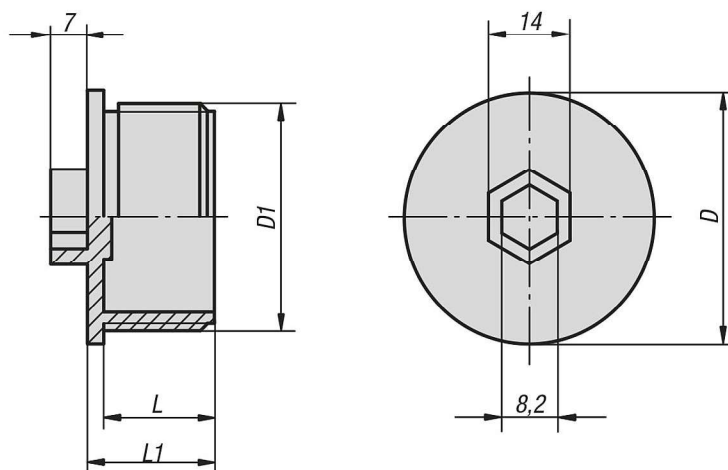

Screw plugs

Item description/product images

Description

Material:
Elastomer, soft polyurethane

Version:
Red

Note:
The double-lip seal guarantees a seal for pressures of 2-3 bar. It also keeps paint out during painting.

Drawings

Overview of items

Screw plugs

Order No.	D	D1	L	L1
K0449.018	16,2	G1/8	8	10
K0449.014	18,1	G1/4	9,9	12,5
K0449.038	21	G3/8	9	11
K0449.012	25,2	G1/2	11	14
K0449.034	31,3	G3/4	11,5	14
K0449.100	36	G1	12	15,5