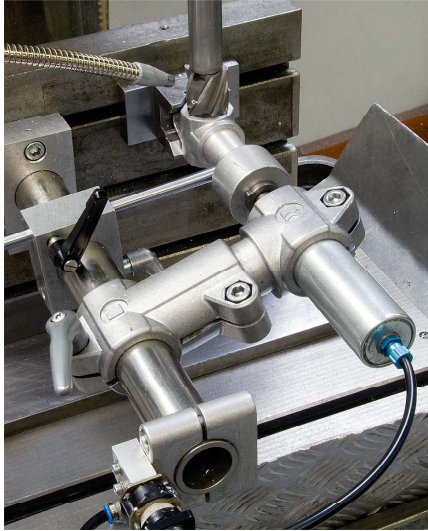

### Description

**Material:**

Cast aluminium.

DIN 7984 screws and DIN 985 nuts, steel.

**Version:**

Vibratory ground.

Screws and nuts electro zinc-plated.

**On request:**

Levers for locking and other diameters.

**Accessory:**

- Round and square tubes K0493

## Tube clamps T-angle aluminium

Item description/product images

Drawings

Overview of items

Tube clamps T-angle, aluminium