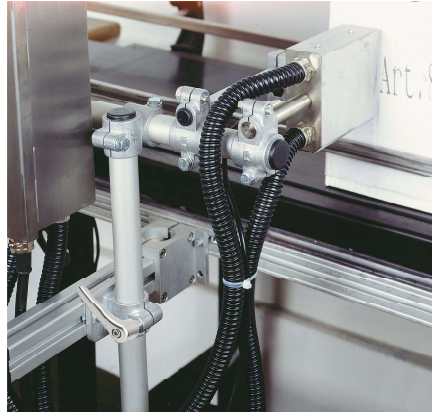

Accessory:

- Round and square tubes K0493