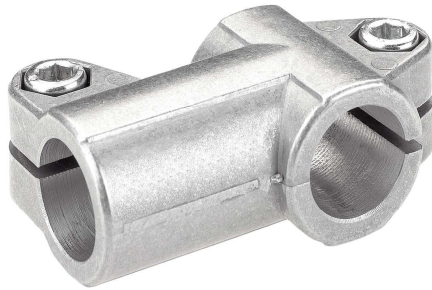

## Tube clamps T-angle aluminium

### Item description/product images

### Description

**Material:**

Cast aluminium.

DIN 7984 screws and DIN 985 nuts, steel.

**Version:**

Vibratory ground.

Screws and nuts electro zinc-plated.

**On request:**

Levers for locking and other diameters.

**Accessory:**

- Round and square tubes K0493