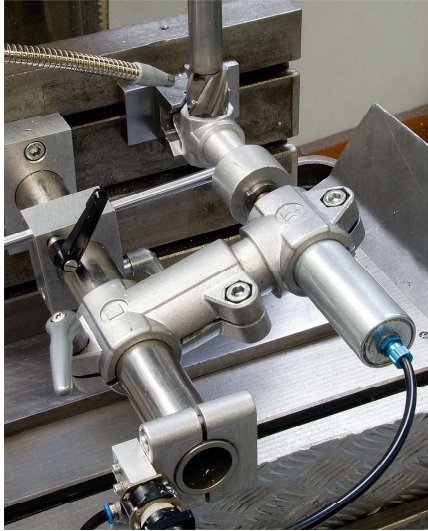

Tube clamps right-angle aluminium

Item description/product images

Description

Material:

Cast aluminium.
Screws and nuts steel.

Version:

Vibratory ground.
Screws and nuts electro zinc-plated.

On request:

Levers for locking and other diameters.

Accessory:

- Round and square tubes K0493

Tube clamps right-angle aluminium

Item description/product images

Drawings

Overview of items

Tube clamps right-angle, aluminium

Tube clamps right-angle aluminium

Overview of items

Order No.	A	B	C	D	E	G	H	K	L	M	N	P	R	S	T
K0476.530	30,1	30,1	30,1	40	45	40	38	51	80	60	53	25	49	M8x25	M8x15
K0476.540	40,15	40,15	40,15	56	60	56	58	71	116	88	73	35	70	M10x30	M8x10
K0476.550	50,22	50,22	50,22	66	70	66	70	78	136	108	80	40	90	M10x35	M10x15