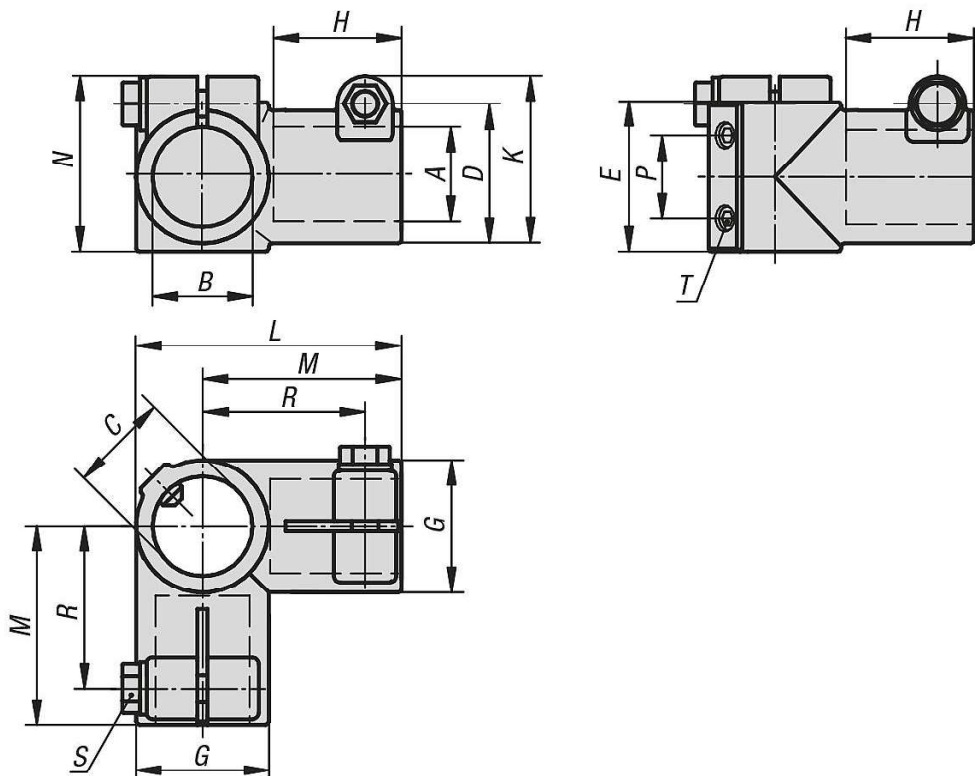

Tube clamps right-angle aluminium

Item description/product images

Description

Material:

Cast aluminium.
Screws and nuts steel.

Version:

Vibratory ground.
Screws and nuts electro zinc-plated.

On request:

Levers for locking and other diameters.

Accessory:

- Round and square tubes K0493

Tube clamps right-angle aluminium

Item description/product images

Drawings

Overview of items

Tube clamps right-angle, aluminium

Tube clamps right-angle aluminium

Overview of items

Order No.	A	B	C	D	E	G	H	K	L	M	N	P	R	S	T
K0476.530	30,1	30,1	30,1	40	45	40	38	51	80	60	53	25	49	M8x25	M8x15
K0476.540	40,15	40,15	40,15	56	60	56	58	71	116	88	73	35	70	M10x30	M8x10
K0476.550	50,22	50,22	50,22	66	70	66	70	78	136	108	80	40	90	M10x35	M10x15