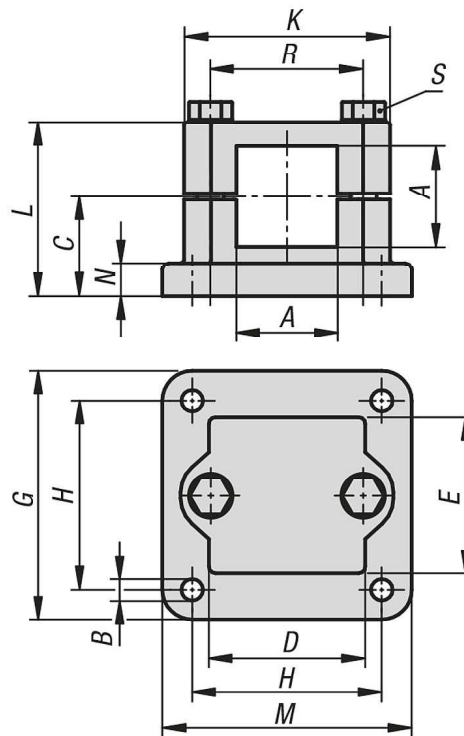

Tube clamps flange aluminium

Item description/product images

Description

Material:

Cast aluminium.
Screws and nuts steel.

Version:

Vibratory ground.
Screws and nuts electro zinc-plated.

On request:

Levers for locking and other sizes for square tube.

Accessory:

- Round and square tubes K0493

Tube clamps flange aluminium

Item description/product images

Drawings

Overview of items

Tube clamps flange, aluminium

Order No.	A	B	C	D	E	G	H	K	L	M	N	R	S
K0480.5225	25,3	7	30	45	45	75	57	62	52,5	75	10	46	M8x50
K0480.5230	30,3	7	30	45	45	75	57	62	52,5	75	10	46	M8x50

Tube clamps flange aluminium

Overview of items

Order No.	A	B	C	D	E	G	H	K	L	M	N	R	S
K0480.5240	40,4	9	40	60	60	100	76	75	70	100	10	57	M8x70