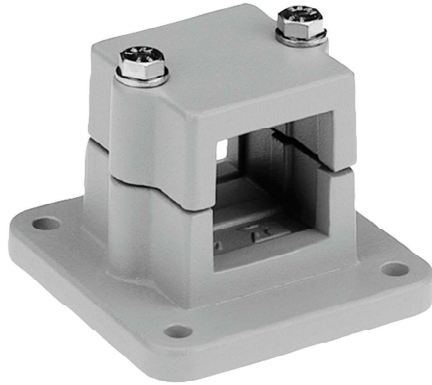

Tube clamps flange aluminium

Item description/product images

Description

Material:

Cast aluminium.
Screws and nuts steel.

Version:

Vibratory ground.
Screws and nuts electro zinc-plated.

On request:

Levers for locking and other sizes for square tube.

Accessory:

- Round and square tubes K0493

Tube clamps flange aluminium

Item description/product images

Drawings

Overview of items

Tube clamps flange, aluminium

Order No.	A	B	C	D	E	G	H	K	L	M	N	R	S
K0480.5225	25,3	7	30	45	45	75	57	62	52,5	75	10	46	M8x50
K0480.5230	30,3	7	30	45	45	75	57	62	52,5	75	10	46	M8x50

Tube clamps flange aluminium

Overview of items

Order No.	A	B	C	D	E	G	H	K	L	M	N	R	S
K0480.5240	40,4	9	40	60	60	100	76	75	70	100	10	57	M8x70