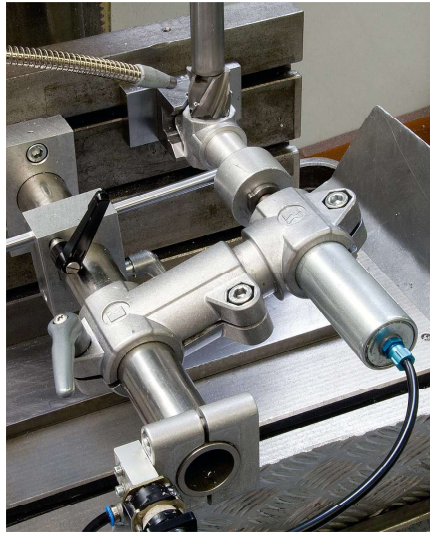

Tube clamps flange aluminium

Item description/product images

Description

Material:

Cast aluminium.
Screws and nuts steel.

Version:

Vibratory ground.
Screws and nuts electro zinc-plated.

On request:

Levers for locking and other sizes for square tube.

Accessory:

- Round and square tubes K0493

Tube clamps flange aluminium

Item description/product images

Drawings

Overview of items

Tube clamps flange, aluminium

Order No.	A	B	C	D	E	G	H	K	L	M	N	R	S
K0480.5225	25,3	7	30	45	45	75	57	62	52,5	75	10	46	M8x50
K0480.5230	30,3	7	30	45	45	75	57	62	52,5	75	10	46	M8x50

Tube clamps flange aluminium

Overview of items

Order No.	A	B	C	D	E	G	H	K	L	M	N	R	S
K0480.5240	40,4	9	40	60	60	100	76	75	70	100	10	57	M8x70