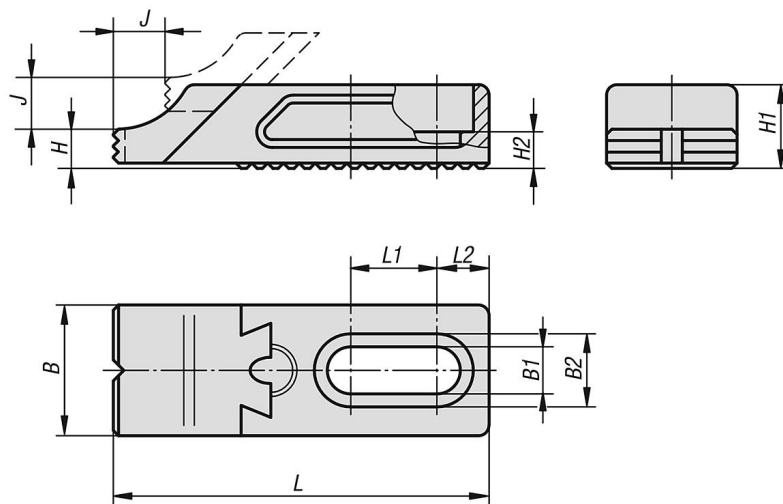

Overview of items

Toe clamps, stepped

Order No.	B	B1	B2	H	H1	H2	J	L	L1	L2	F1 kN	M1 Nm
K0853.92008016	25	8,5	14	7,5	16	7	7	72	16,5	10	3,6	6,5
K0853.92012022	35	13	20	10	22	9	12	105	26,5	13,5	7,4	19
K0853.92016030	40	17	26	14	30	13	14	137	30	17,5	11,7	32