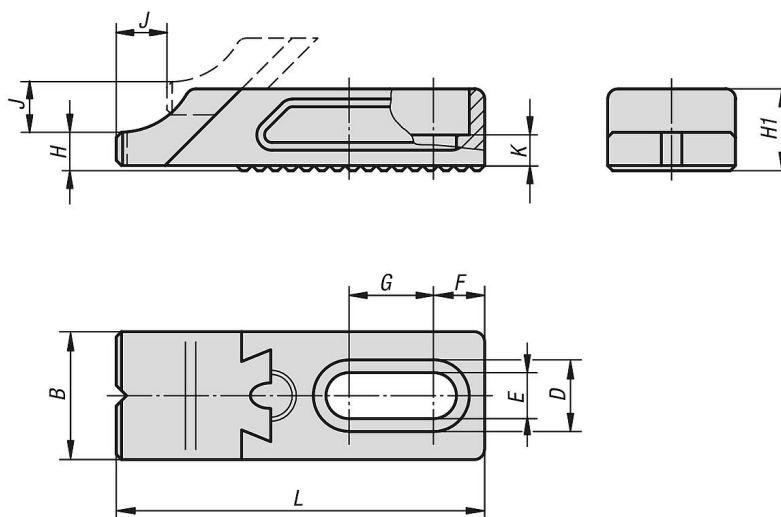

Toe clamps stepped

Item description/product images

Description

Material, version:

Body carbon steel, black oxidised.

Jaw carbon steel, tempered.

The jaw surface is ground.

Note:

These toe clamps are used together with the rack plate CL.

Drawings

Overview of items

Toe clamps, stepped

Order No.	B	B1	B2	H	H1	H2	J	L	L1	L2	F1 kN	M1 Nm
K0853.92108016	25	8,5	14	7,5	16	7	7	72	16,5	10	3,6	6,5
K0853.92112022	35	13	20	10	22	9	12	105	26,5	13,5	7,4	19
K0853.92116030	40	17	26	14	30	13	14	137	30	17,5	11,7	32