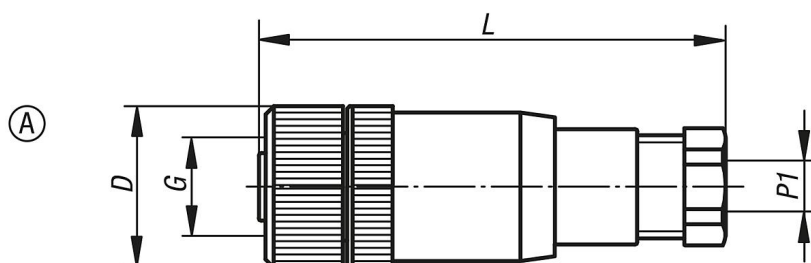

Item description/product images

Description

Material:

Housing, plastic
 Contacts M8x1 gold-plated bronze.
 Contacts M12x1 Optaloy-coated brass.

Version:

Bush (female)
 Voltage: U max. 60 V
 Current: I max. 4 A
 Terminals: 3-pin (4-pin by M12x1)
 Security type: IP 67

Note:

Plug connector for self-assembly with screw lock.

Temperature range:

-25 °C to +85 °C.

Drawing reference:

P1 = cable outlet

1 = brown (BN)
 2 = white (WH)
 3 = blue (BU)
 4 = black (BK)

Drawings

Overview of items

Order No.	Form	D	G	L	P1	connection type	Connection cross-section max. (mm ²)
80100-010	A	12	M8x1	45	3,5 - 5	screw connection	0,5
80100-020	A	20	M12x1	54	4 - 6	screw connection	0,75