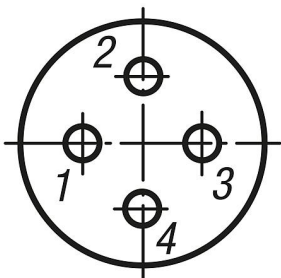

Item description/product images

Description

Material:

Housing, plastic
 Contacts M8x1 gold-plated bronze.
 Contacts M12x1 Optaloy-coated brass.

Version:

Bush (female)
 Voltage: U max. 60 V
 Current: I max. 4 A
 Terminals: 3-pin (4-pin by M12x1)
 Security type: IP 67

Note:

Plug connector for self-assembly with screw lock.

Temperature range:

-25 °C to +85 °C.

Drawing reference:

P1 = cable outlet

1 = brown (BN)
 2 = white (WH)
 3 = blue (BU)
 4 = black (BK)

Drawings

Overview of items

Order No.	Form	D	G	L	P1	connection type	Connection cross-section max. (mm ²)
80100-010	A	12	M8x1	45	3,5 - 5	screw connection	0,5
80100-020	A	20	M12x1	54	4 - 6	screw connection	0,75