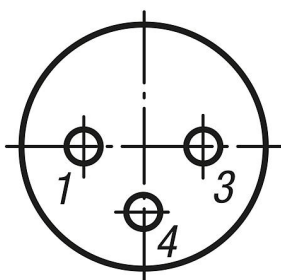

Item description/product images

Description

Material:

Housing, plastic
 Contacts M8x1 gold-plated bronze.
 Contacts M12x1 Optaloy-coated brass.

Version:

Bush (female)
 Voltage: U max. 60 V
 Current: I max. 4 A
 Terminals: 3-pin (4-pin by M12x1)
 Security type: IP 67

Note:

Plug connector for self-assembly with screw lock.

Temperature range:

-25 °C to +85 °C.

Drawing reference:

P1 = cable outlet

1 = brown (BN)
 2 = white (WH)
 3 = blue (BU)
 4 = black (BK)

Drawings

Overview of items

Order No.	Form	D	G	L	P1	connection type	Connection cross-section max. (mm ²)
80100-010	A	12	M8x1	45	3,5 - 5	screw connection	0,5
80100-020	A	20	M12x1	54	4 - 6	screw connection	0,75