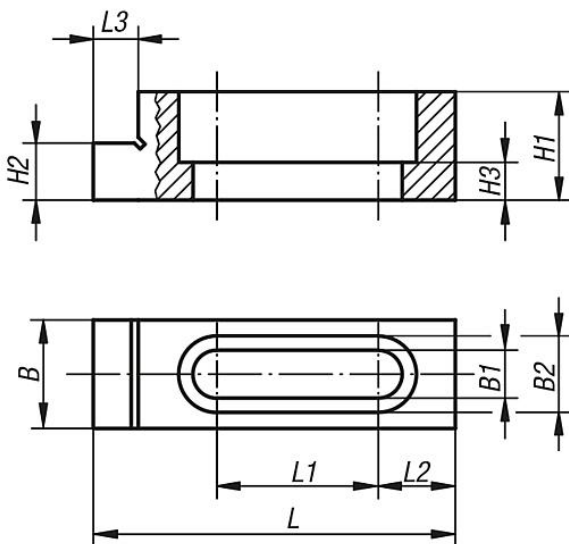

Riser stops

Item description/product images

Description

Material:
Steel.

Version:
Tempered, black oxidised.
Riser faces ground.

Note:
Also called multi-fixture clamps and stops.
Cost-effective custom made clamping fixtures can be produced using the adjustable riser cam clamps together with the matching riser stops.

Drawings

Overview of items

Riser stops

Order No.	suitable fastening screw	L	L1	L2	L3	B	B1	B2	H1	H2	H3	Long hole
K0032.08	M8	63,5	28,3	13,5	7,9	19	8,4	13,4	19	11,684 -0,013	6,6	closed
K0032.12	M12	95,2	42,7	12,7	7,9	28,5	13,4	19,8	22	12,192 -0,013	6,9	closed
K0032.16	M16	107	46,2	-	9,5	38	17	24,8	50,7	35,001 -0,013	21,3	open