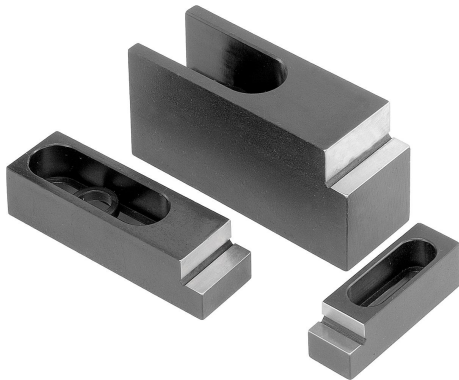

Riser stops

Item description/product images

Description

Material:
Steel.

Version:
Tempered, black oxidised.
Riser faces ground.

Note:
Also called multi-fixture clamps and stops.
Cost-effective custom made clamping fixtures can be produced using the adjustable riser cam clamps together with the matching riser stops.

Drawings

Overview of items

Riser stops

Order No.	suitable fastening screw	L	L1	L2	L3	B	B1	B2	H1	H2	H3	Long hole
K0032.08	M8	63,5	28,3	13,5	7,9	19	8,4	13,4	19	11,684 -0,013	6,6	closed
K0032.12	M12	95,2	42,7	12,7	7,9	28,5	13,4	19,8	22	12,192 -0,013	6,9	closed
K0032.16	M16	107	46,2	-	9,5	38	17	24,8	50,7	35,001 -0,013	21,3	open