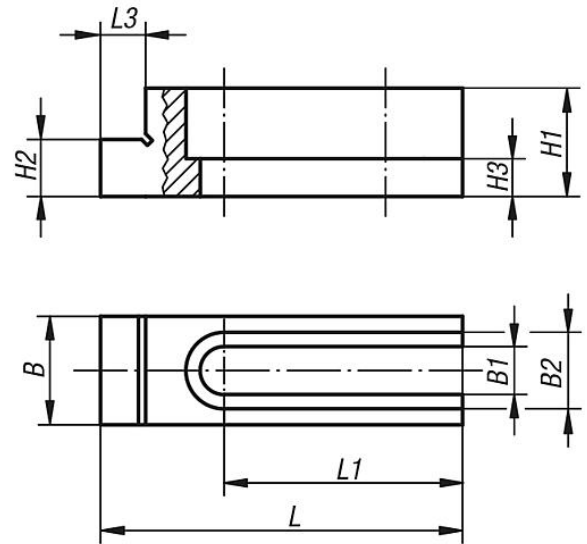

Riser stops

Item description/product images

Description

Material:
Steel.

Version:
Tempered, black oxidised.
Riser faces ground.

Note:
Also called multi-fixture clamps and stops.
Cost-effective custom made clamping fixtures can be produced using the adjustable riser cam clamps together with the matching riser stops.

Drawings

Overview of items

Riser stops

Order No.	suitable fastening screw	L	L1	L2	L3	B	B1	B2	H1	H2	H3	Long hole
K0032.08	M8	63,5	28,3	13,5	7,9	19	8,4	13,4	19	11,684 -0,013	6,6	closed
K0032.12	M12	95,2	42,7	12,7	7,9	28,5	13,4	19,8	22	12,192 -0,013	6,9	closed
K0032.16	M16	107	46,2	-	9,5	38	17	24,8	50,7	35,001 -0,013	21,3	open