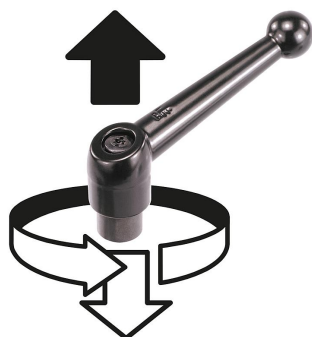

Item description/product images

lift to
disengage

**Description****Material:**

Handle die-cast zinc DIN EN 12844.
Steel parts grade 5.8.

Version:

Handle powder-coated.
Steel parts black oxidised.

Note:

Standard colours are:
black satin finish, silver metallic.