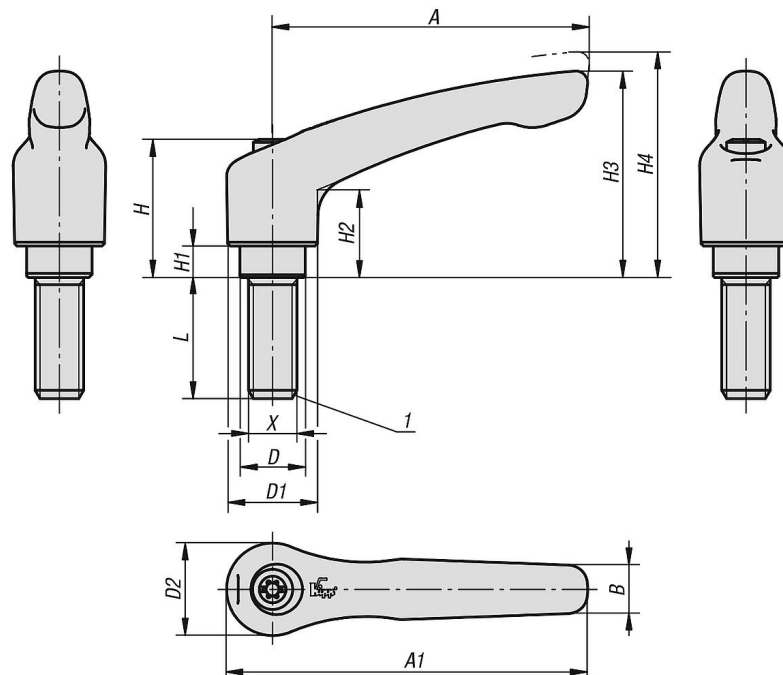

Item description/product images

lift to
disengage

Description

Material:

Handle steel 1.0401.

All other steel parts grade 5.8.

Version:

Handle powder-coated, fine-textured structure.

Steel parts black oxidised.

Note:

Standard colours are:

black or ruby red RAL 3003.

Where $L \geq 60$ mm the thread length is always 60 mm.

Drawing reference:

1) flat point DIN 78

Drawings